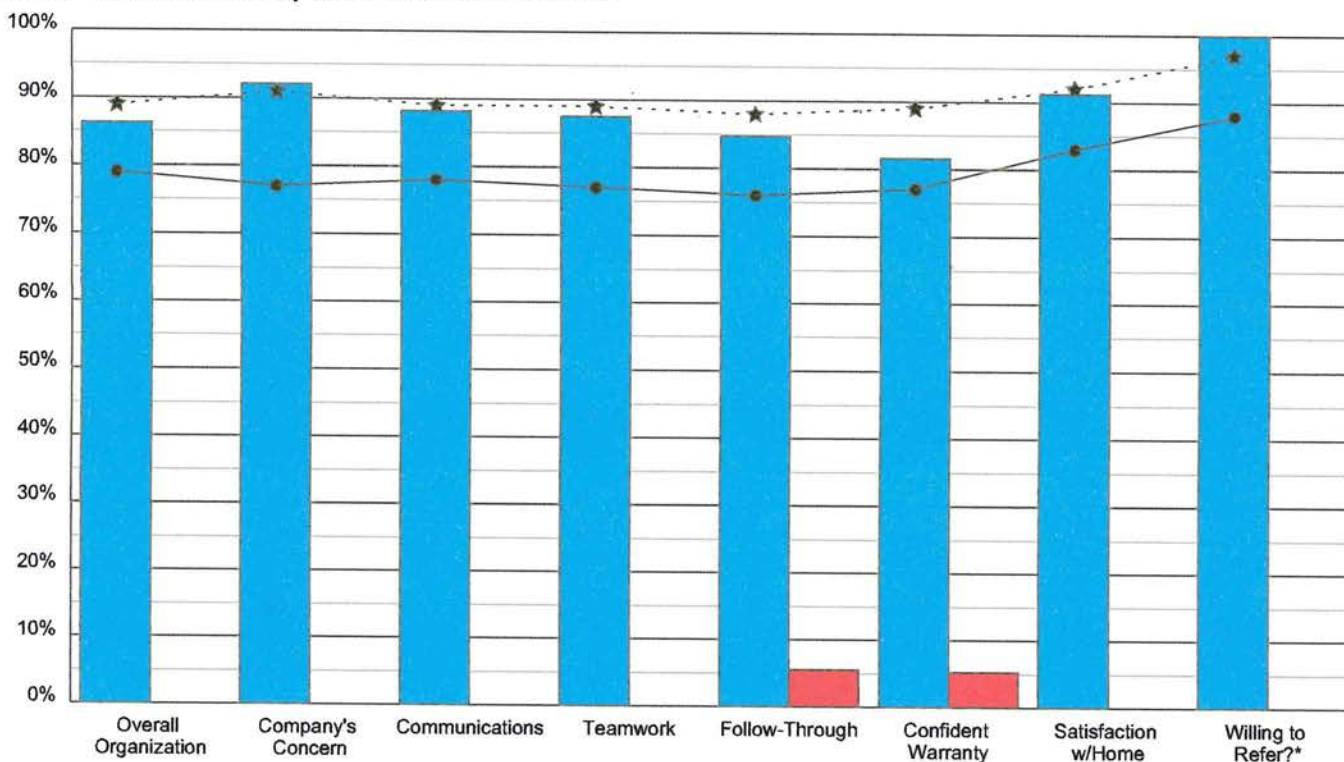

## Schmidt Builders, Inc Total: Overall

Avg Neg

Period 1 Closing Dates: 1/1/2016 - 12/5/16: 20 of 32 (63%) 80% Enthusiasm

● Woodland O'Brien All Clients

★ Woodland O'Brien Top Performers

These statistical reports reflect the results of independent consumer surveys conducted by Woodland, O'Brien & Associates.