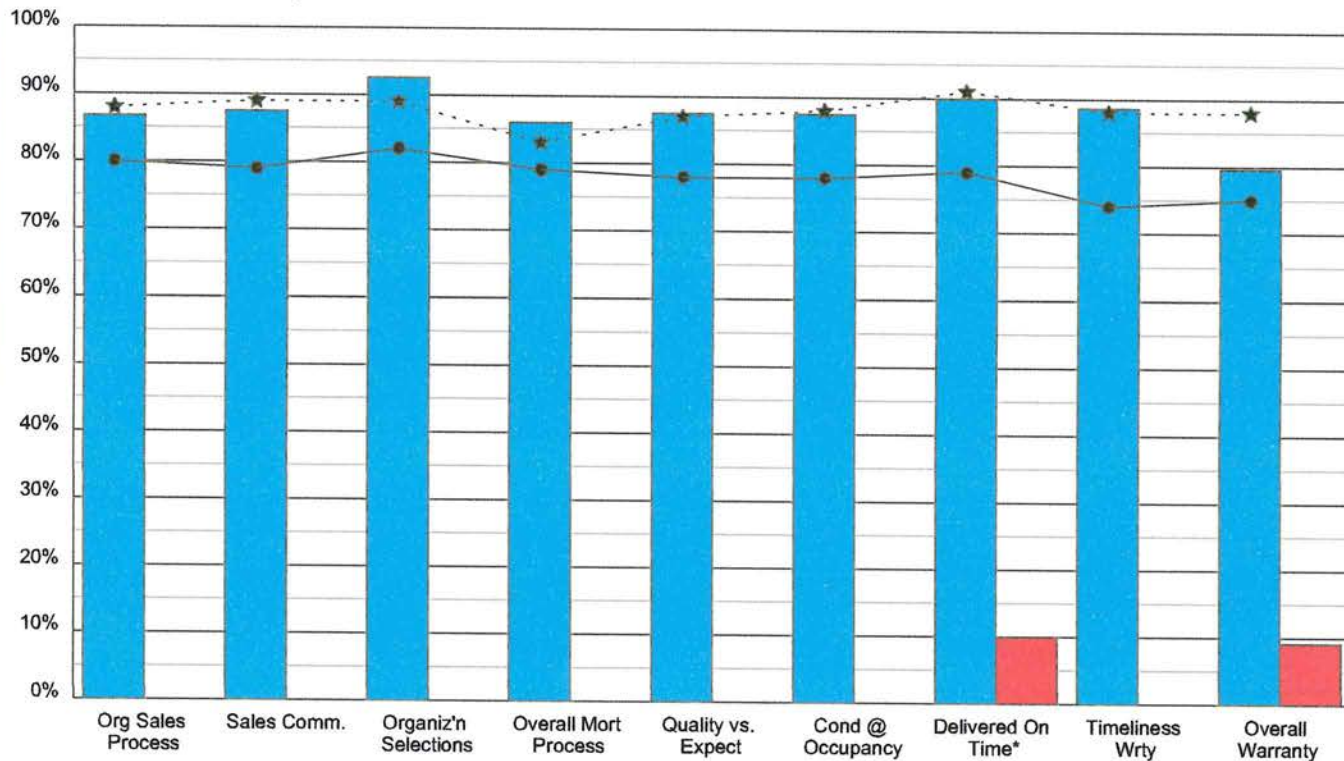

## Schmidt Builders, Inc Total: Overall

Avg Neg

Period 1 Closing Dates: 1/1/2016 - 12/5/16: 20 of 32 (63%) 80% Enthusiasm

● Woodland O'Brien All Clients

★ Woodland O'Brien Top Performers

These statistical reports reflect the results of independent consumer surveys conducted by Woodland, O'Brien & Associates.